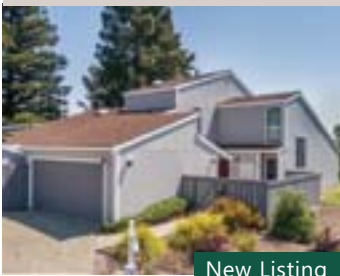

MORAGA

New Listing

41 Ascot Place
Ascot Highlands remodeled 2 Bed/2 Bath townhome. Quiet and private rear patio has stunning views!

$785,000